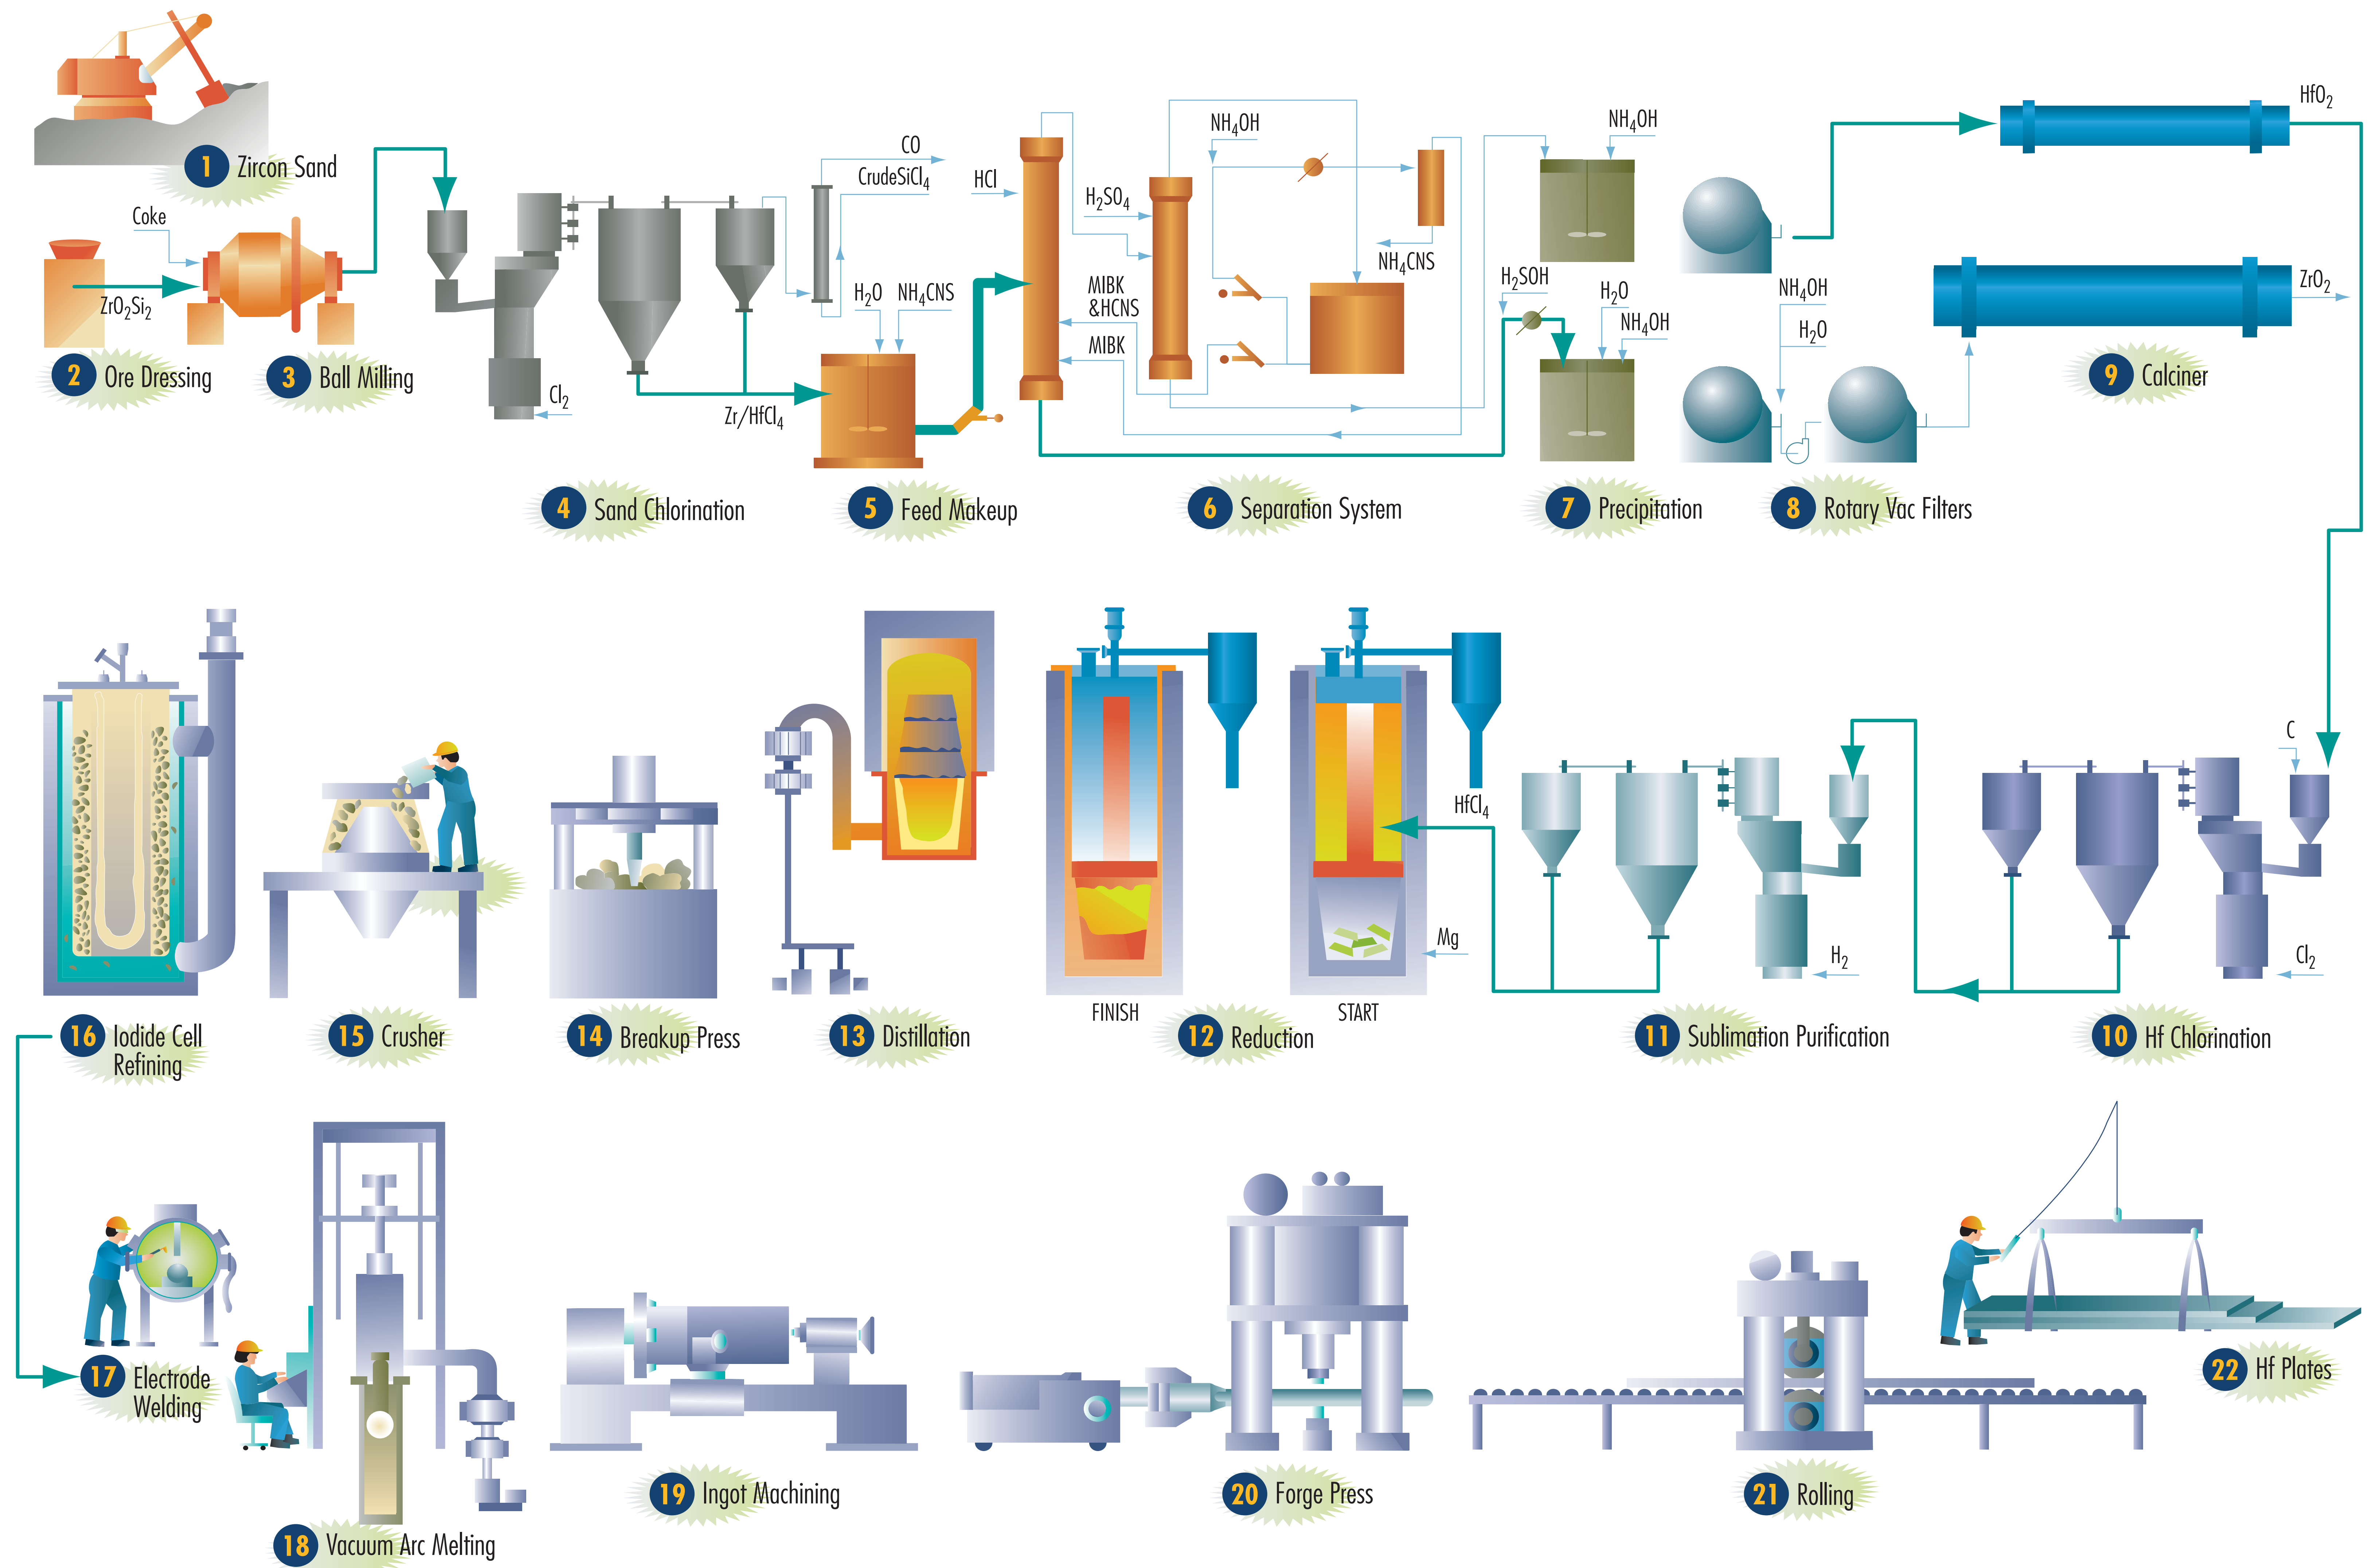

Hafnium Production Flow Chart

PO Box 460 • 1600 NE Old Salem Road • Albany, OR 97321
 Ph. 541.926.4211 Fx. 541.967.6990 • www.alleghenytechnologies.com/wahchang